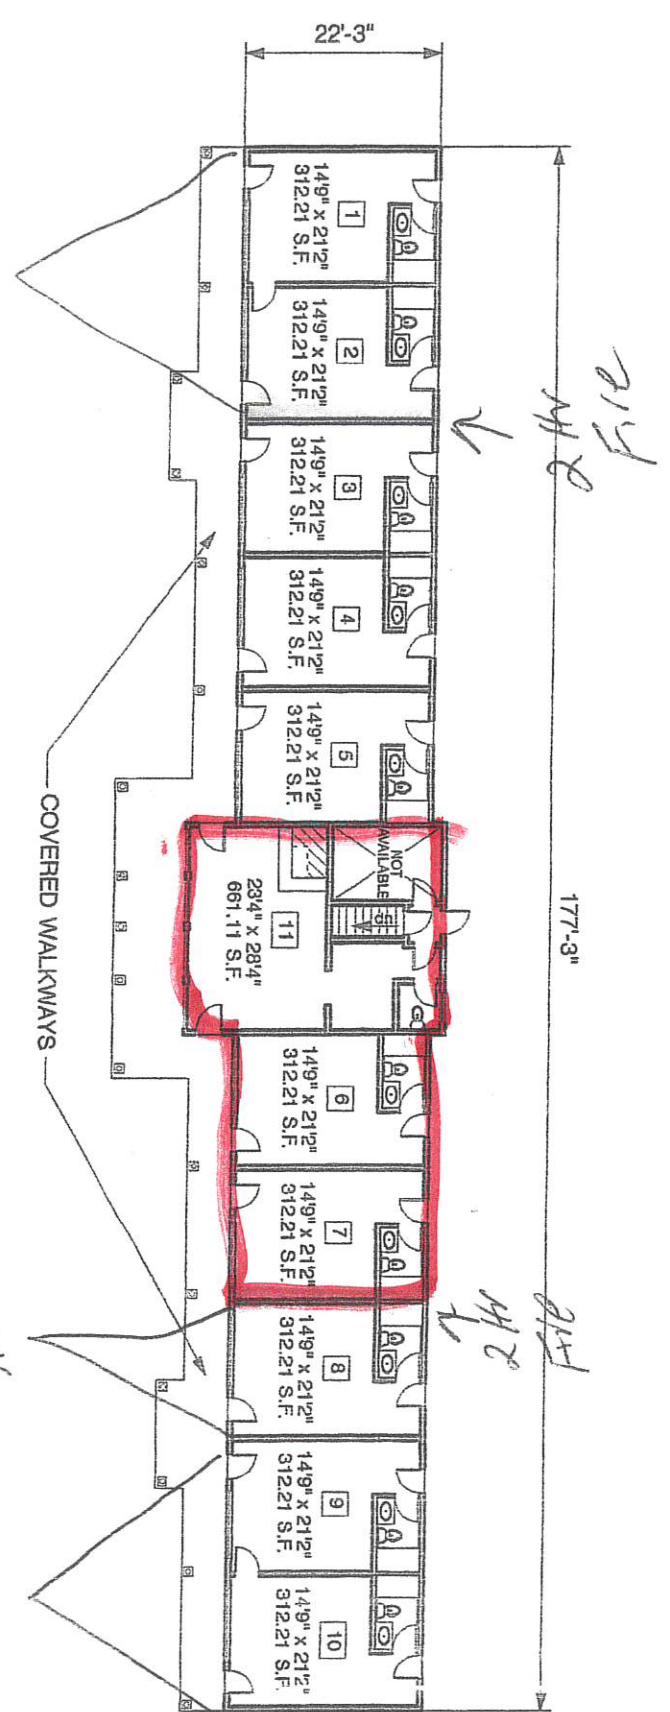

one bedroom

1 OVERALL PLAN
Scale: 1/16" = 1'-0"

stairs

one bedroom

Project Name	The Birchwood Commons
Client Name and Address	529 Route 3 Twin Mountain NH 03595
Sheet Number	UNIT LAYOUT
Sheet Title	A-1