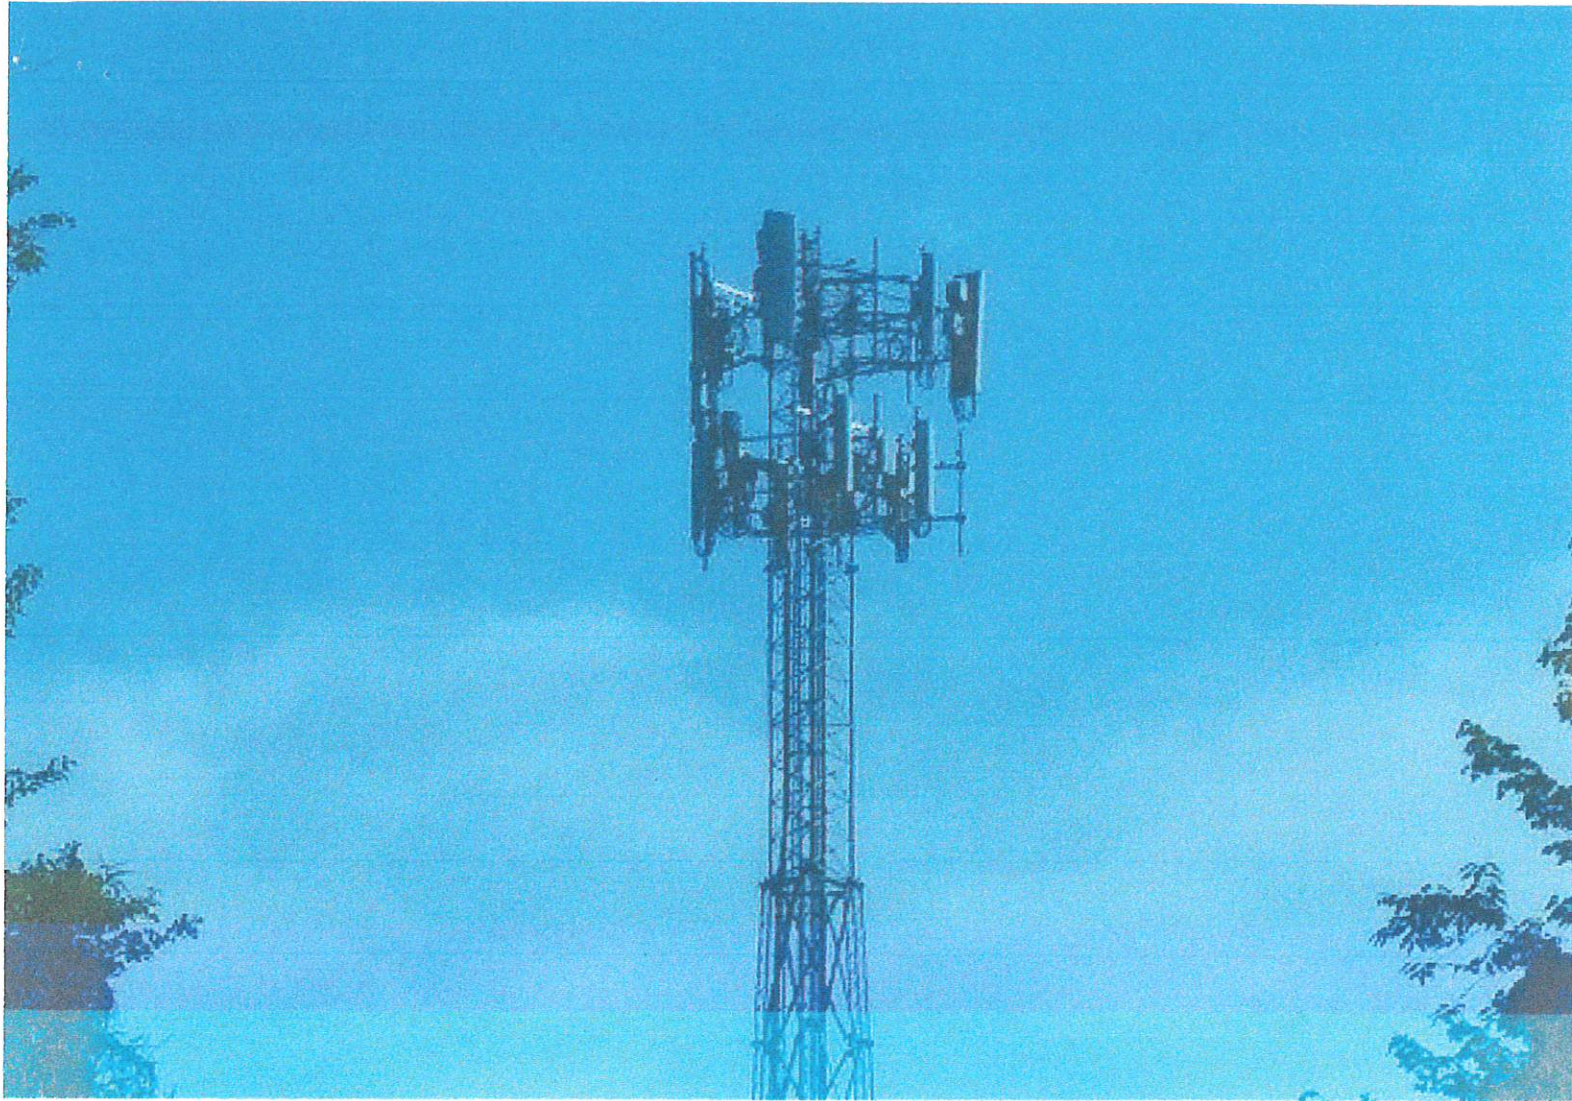

77 Old Cherry Mt. Road  
View From Front Deck  
Day of Balloon Test  
Mt. Deception Summit and  
the Presidential Mt. Range  
in the Fog.

2-3 FT. BALLOON!  
Leaves on the trees!

77 Old Cherry Mt. Rd  
View From Front Deck  
Views of Mt. Deception  
and Presidential Mt. Range  
on Clear Day!

Tower  
↓  
○

Cell Tower # 2  
15' - 20 Feet wide!

\* Cell Tower # 3  
would be a Visual Nuisance